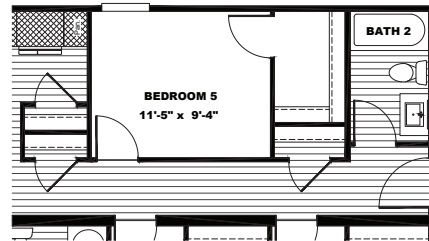

The Boujee

BOUJEE XL2

4 beds | 3 baths | 1,980 sq. ft. | 28x72

The home series, floor plans, renderings, specifications, features, materials, and availability shown will vary by retailer and state, and are subject to change without notice.