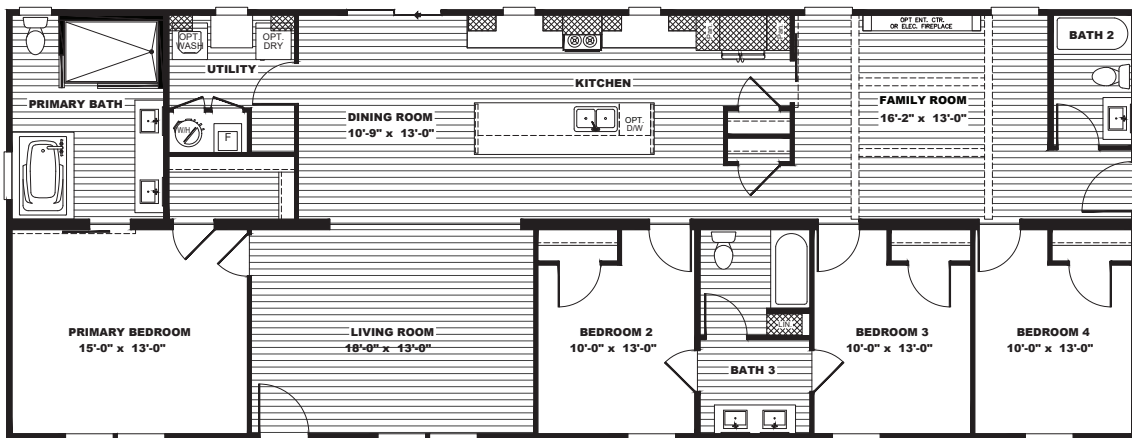

The Boujee

BOUJEE XL2

4 beds | 3 baths | 1,980 sq. ft. | 28x72

The home series, floor plans, renderings, specifications, features, materials, and availability shown will vary by retailer and state, and are subject to change without notice.