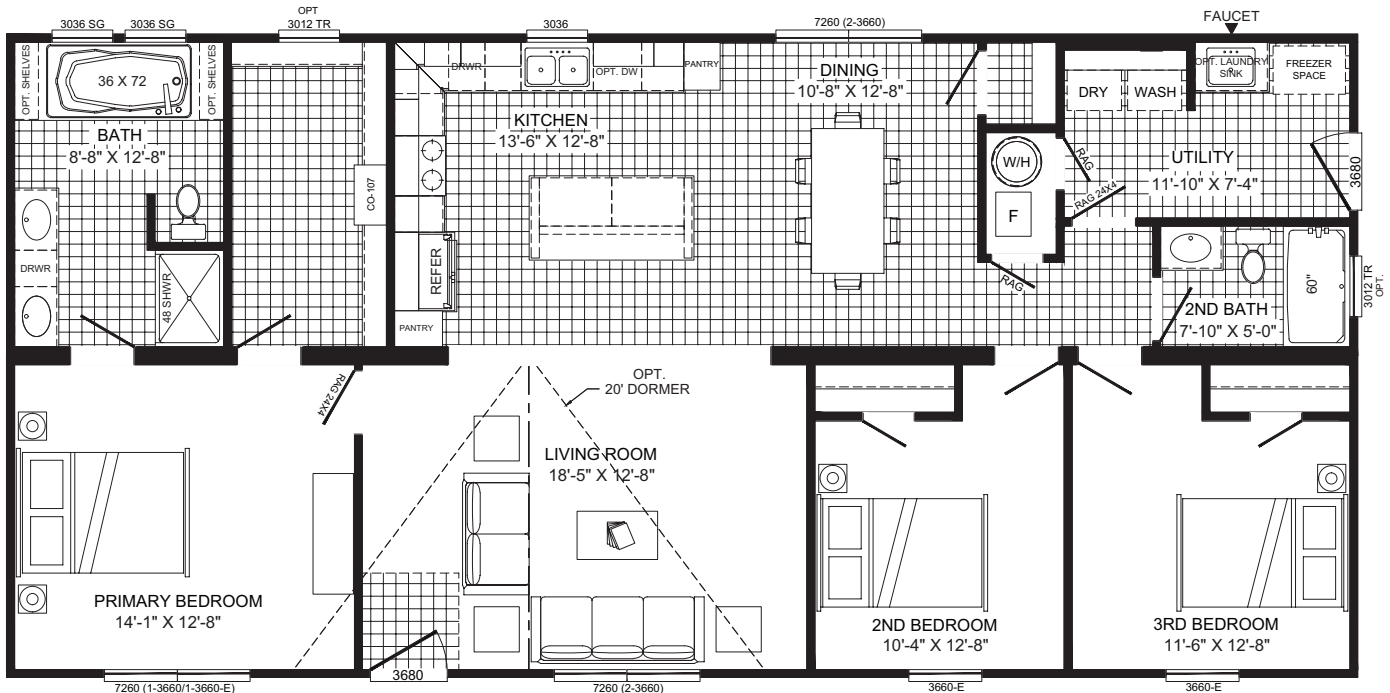

# The Jefferson B5026ADM

3 beds | 3 baths | 1,493 sq. ft. | 28x60

OPTION PATIO DOOR  
SLIDE  
OPT.  
7272 (2-3660) W/TRANSOM

The home series, floor plans, photos, renderings, specifications, features, pricing, materials and availability shown will vary by retailer and state, and are subject to change without notice.