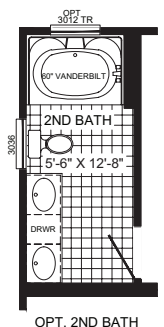

BUCCANEER
HOMES

The Avalyn 5039AFH

3 beds | 2 baths | 1,600 sq. ft. | 28x64(60)

AMERICAN
FARM HOUSE
SERIES

The home series, floor plans, photos, renderings, specifications, features, pricing, materials and availability shown will vary by retailer and state, and are subject to change without notice.