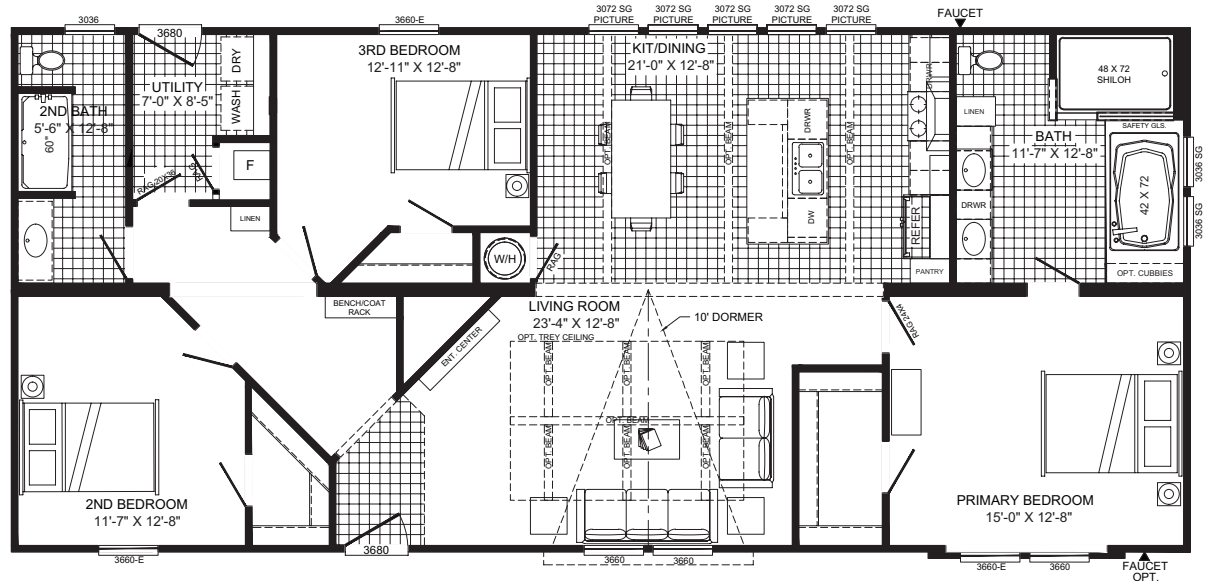

BUCCANEER
HOMES

The Avalyn 5039AFH

3 beds | 2 baths | 1,600 sq. ft. | 28x64(60)

AMERICAN
FARM HOUSE
SERIES

The home series, floor plans, photos, renderings, specifications, features, pricing, materials and availability shown will vary by retailer and state, and are subject to change without notice.