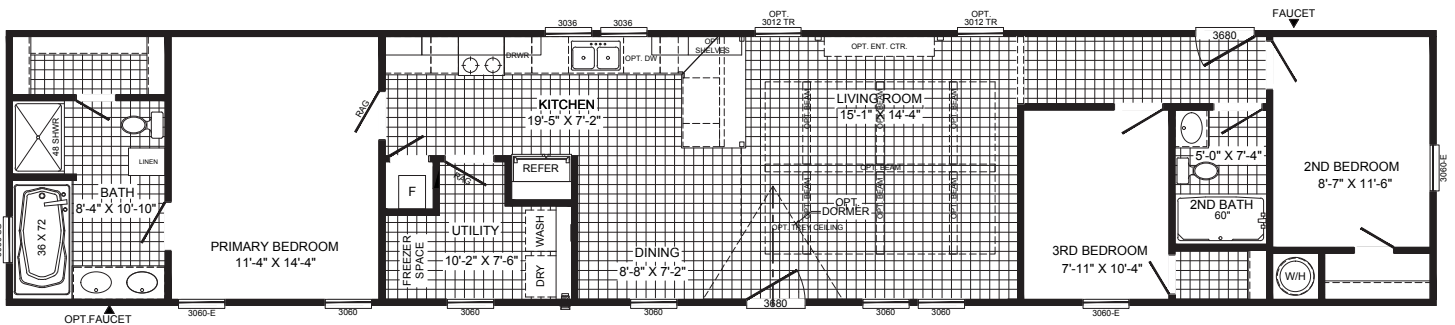

BUCCANEER
HOMES

The Marion B2036ADM

1,170 Sq Ft | 3 Beds | 2 Baths | 16x82

The home series and floor plans indicated will vary by retailer and state. Your local Home Center can quote you on specific prices and terms of purchase for specific homes. Buccaneer Homes invests in continuous product and process improvement. All home series, floor plans, specifications, dimension, features, materials, availability, and starting prices shown on this website are artist's renderings or estimates, and are subject to change without notice. Dimensions are nominal length and width measurements are from exterior wall to exterior wall.