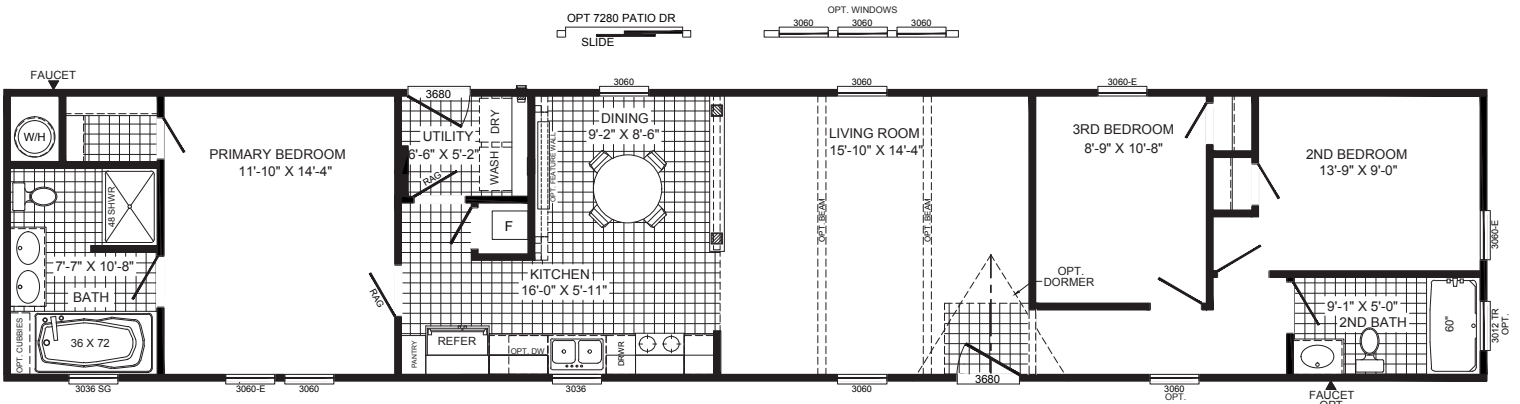

BUCCANEER
HOMES

The Walsh 2001COM

1,140 Sq Ft | 3 Beds | 2 Baths | 16x76

The home series and floor plans indicated will vary by retailer and state. Your local Home Center can quote you on specific prices and terms of purchase for specific homes. Buccaneer Homes invests in continuous product and process improvement. All home series, floor plans, specifications, dimension, features, materials, availability, and starting prices shown on this website are artist's renderings or estimates, and are subject to change without notice. Dimensions are nominal and length and width measurements are from exterior wall to exterior wall.